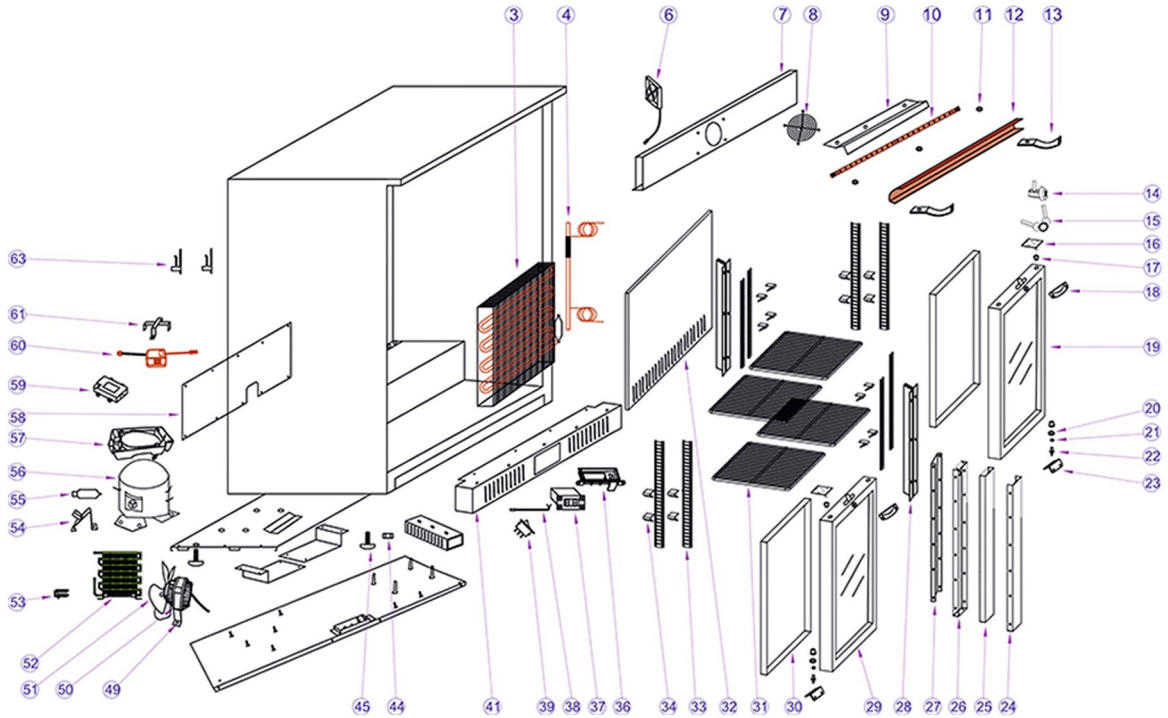

15864 / DB200H

TEFCOLD Cool Products Worldwide	Date: 201204
DB200H-I	Rev.: 02
Exploded view	Rev. by: rfj
Drawing no.: